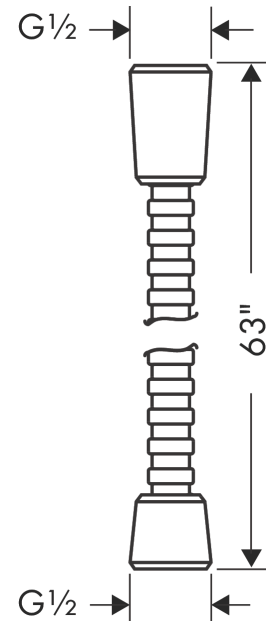

Metal Handshower Hose, 63"

Finishes : **chrome** Part no. : **28116000**

Features

- Metal shower hose
- Pivot connector prevents hose from tangling
- No-kink hose
- Connection thread: G 1/2

Item details

List Price \$ 155.00

Compliance

Product image

Scale drawing

Metal Handshower Hose, 63"
Finishes : **chrome** Part no. : **28116000**

Exploded drawing

Year of production: >12/05

Metal Handshower Hose, 63"
Finishes : **chrome** Part no. : **28116000**

Spare parts list

Year of production: >12/05

| Pos. | | Part no. | Price | PU |
|------|------|----------|-------|----|
| 1 | seal | 98058000 | - | 1 |